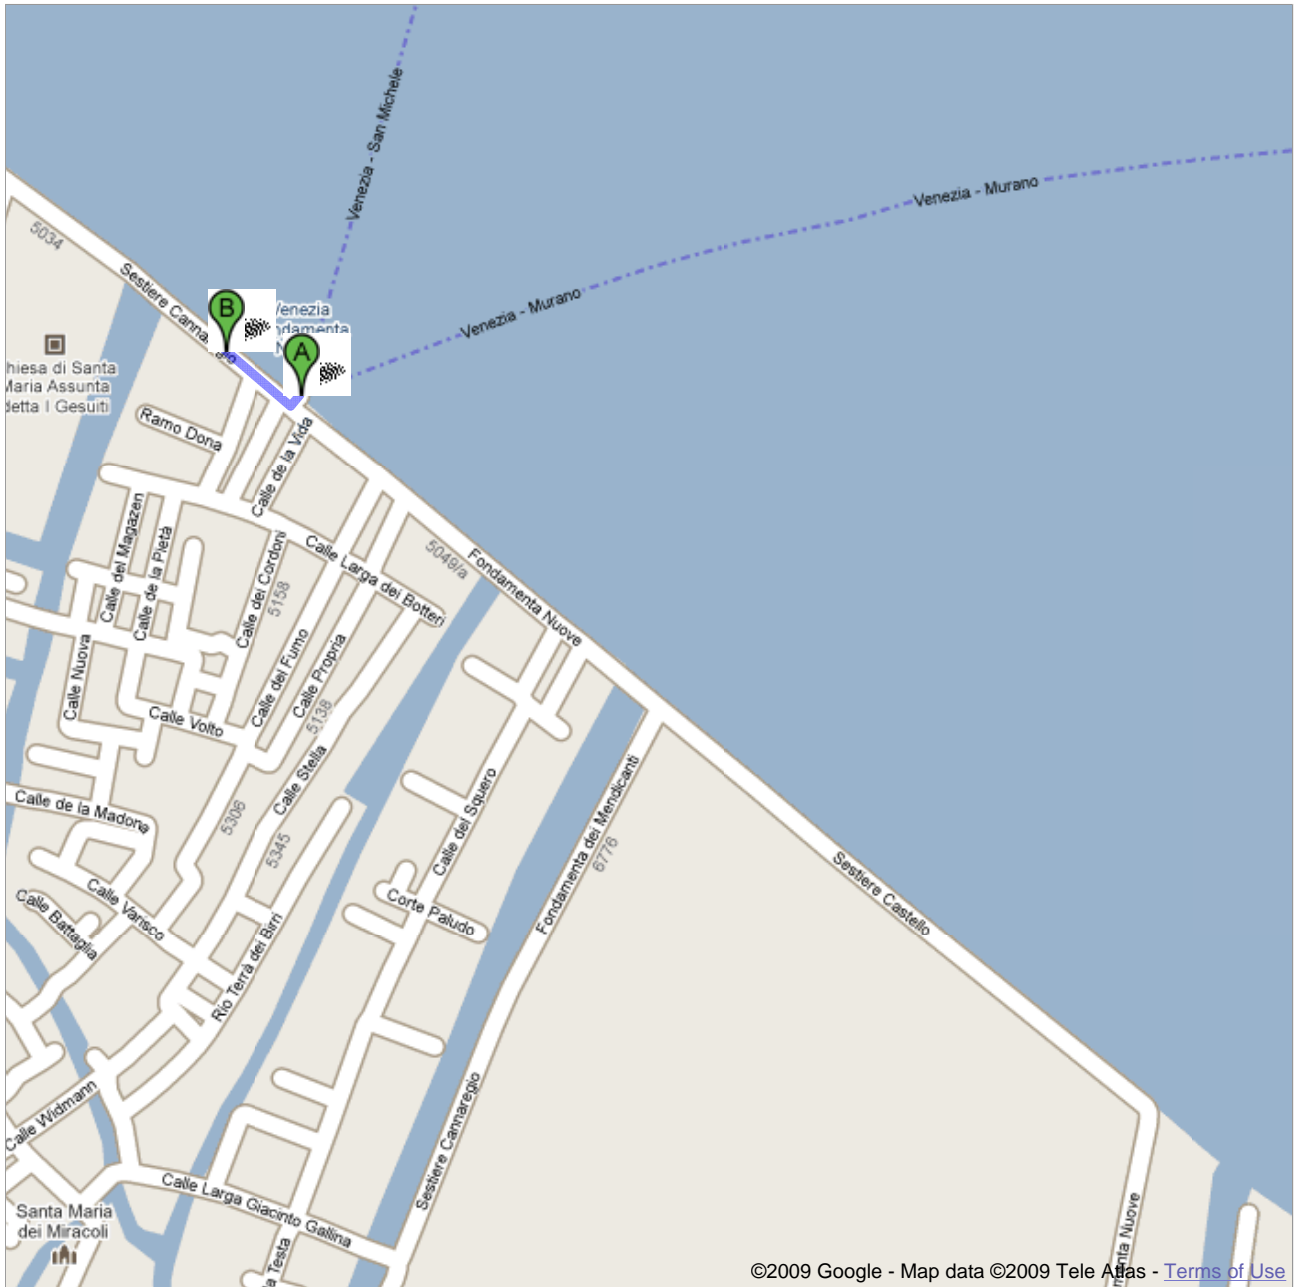

Directions to Fondamenta Nuove

45 m

©2009 Google - Map data ©2009 Tele Atlas - [Terms of Use](#)

Teatro Fondamenta Nuove

Fondamenta Nuove, 30121 Venice Venice, 30121, Italy - 041 5224498

1. Head **southwest** on **Fondamenta Nuove**

go 6 m
total 6 m

2. Turn **right** to stay on **Fondamenta Nuove**

Destination will be on the left

go 39 m
total 45 m

Fondamenta Nuove

These directions are for planning purposes only. You may find that construction projects, traffic, weather, or other events may cause conditions to differ from the map results, and you should plan your route accordingly. You must obey all signs or notices regarding your route.

Map data ©2009 Tele Atlas