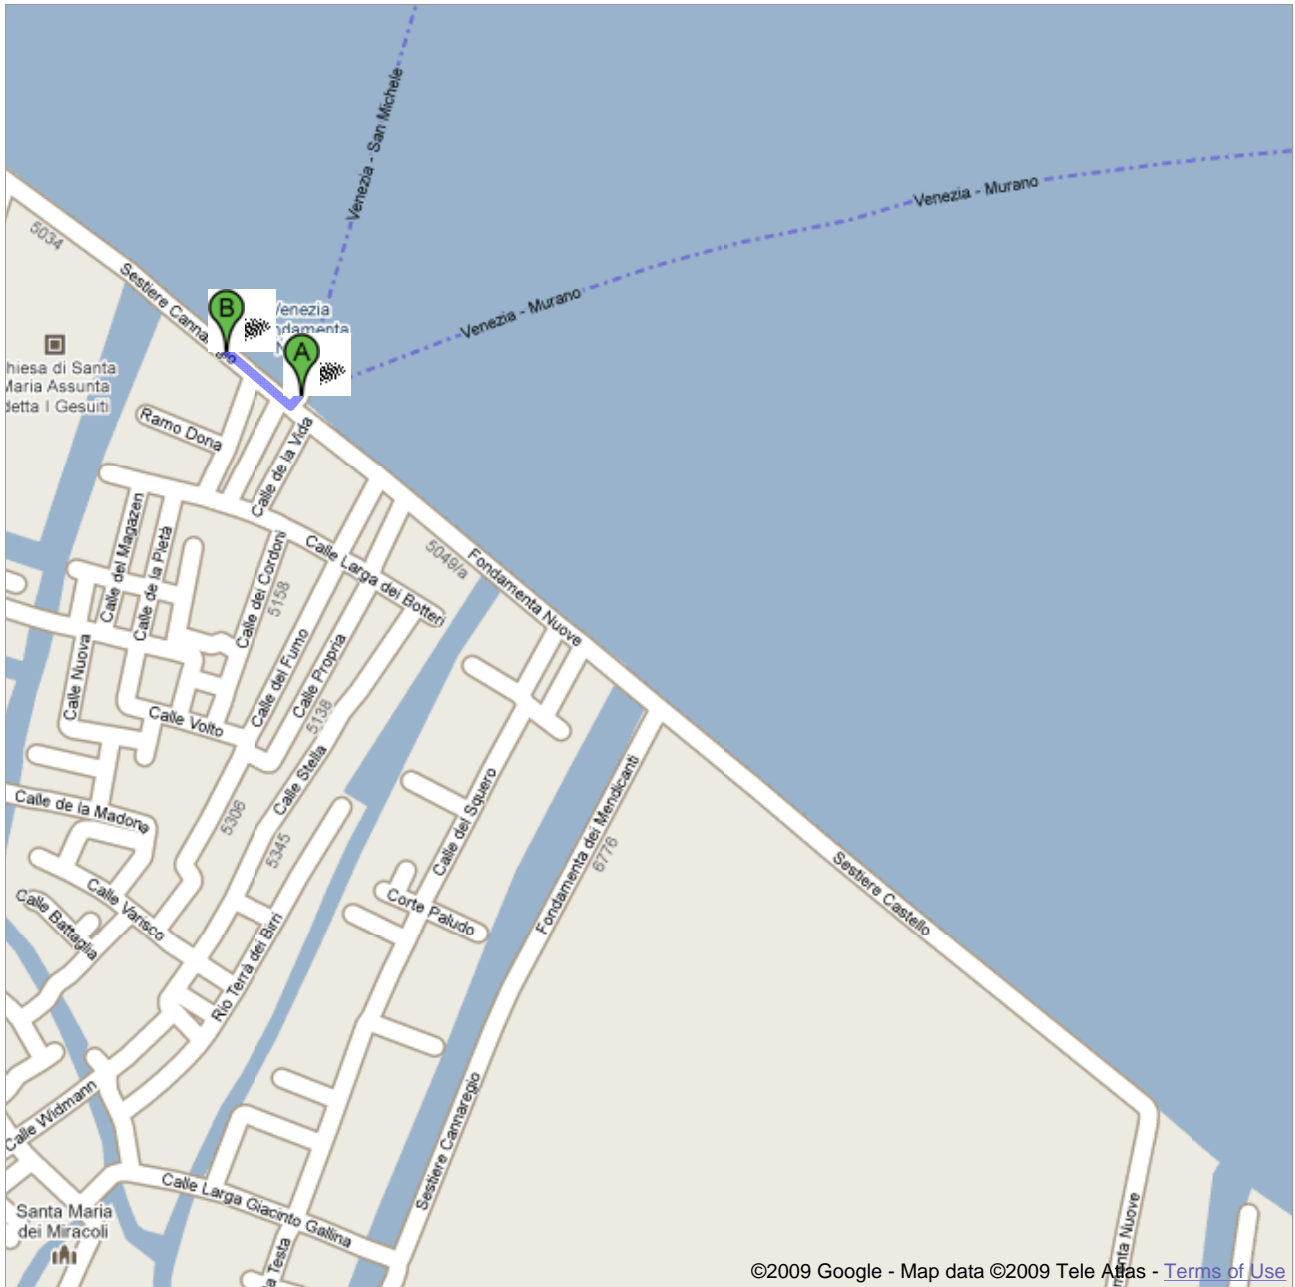

### Directions to Fondamenta Nuove

45 m

Teatro Fondamenta Nuove

Fondamenta Nuove, 30121 Venice Venice, 30121, Italy - 041 5224498

---

1. Head **southwest** on **Fondamenta Nuove**

go 6 m  
total 6 m

2. Turn **right** to stay on **Fondamenta Nuove**

Destination will be on the left

go 39 m  
total 45 m

---

Fondamenta Nuove

---

These directions are for planning purposes only. You may find that construction projects, traffic, weather, or other events may cause conditions to differ from the map results, and you should plan your route accordingly. You must obey all signs or notices regarding your route.

Map data ©2009 Tele Atlas